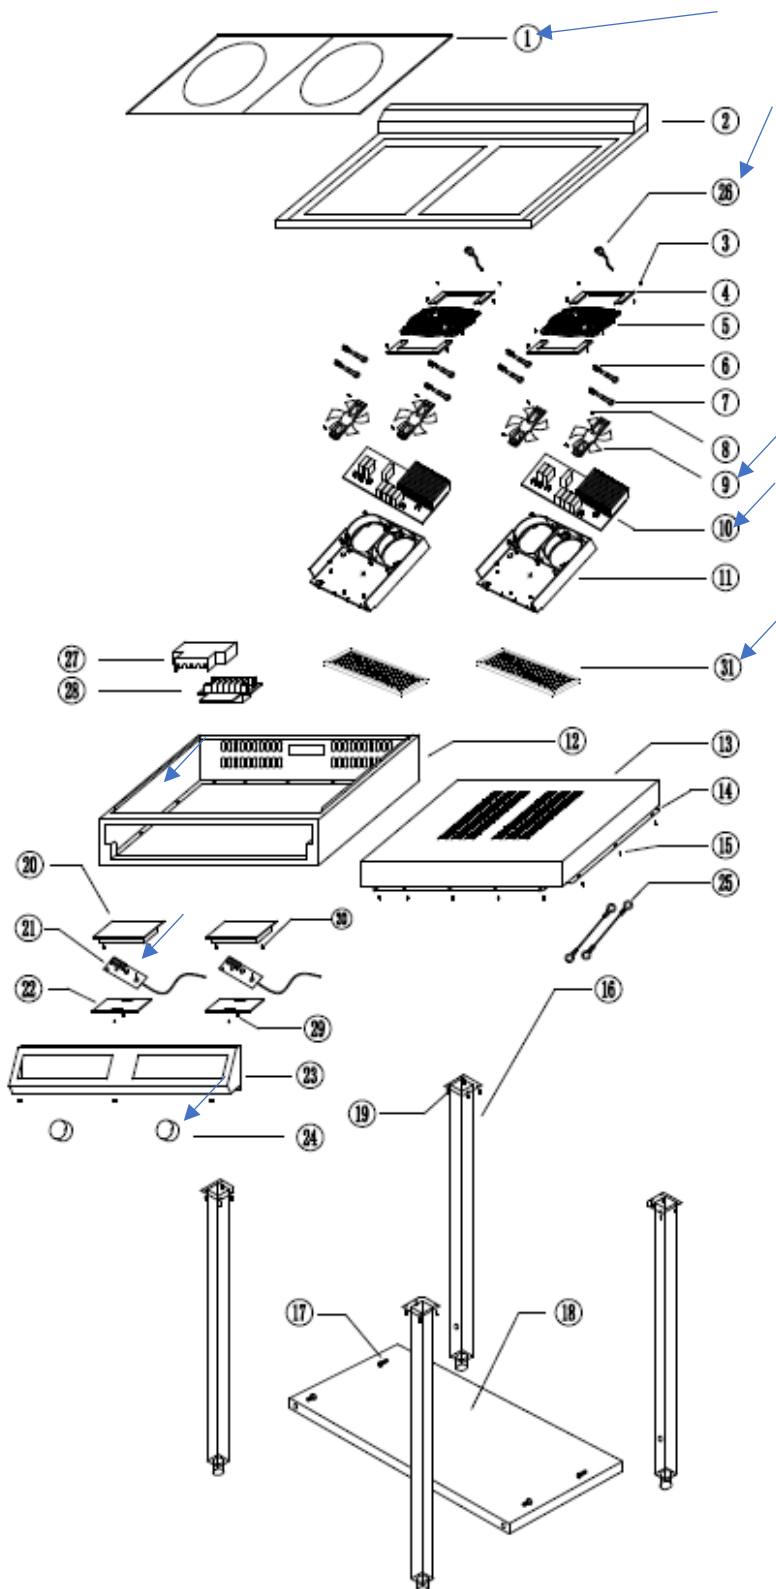

Деталировка DC 3500 H2.

Для проверки наличия запчастей нажмите на стрелку

1. Glass-Ceramic
2. Glass plate top frame
3. Screw for heating coil holder *8
4. Heating coil holder *4
5. Heating coil *2
6. Heating coil spring
7. Heating coil brace *8
8. Fixed screw for fan M3*12mm
10. Mainboard
11. Inner plastic part
12. S/S housing
13. S/S bottom support plate
14. Bottom plate
15. Fixed screw for bottom plate
16. Supporting legs
17. Fixed screw for shelf
18. Shelf
19. Fixed screw for legs
20. Top cover of the remote control
21. Control panel
22. Base of the remote control
23. S/S control box
24. Knob
25. Power cord
26. Sensor
27. Cover of the terminal box
28. Base of the terminal box
29. Screw for remote control
30. Screw for S.S control box
31. Filter *2